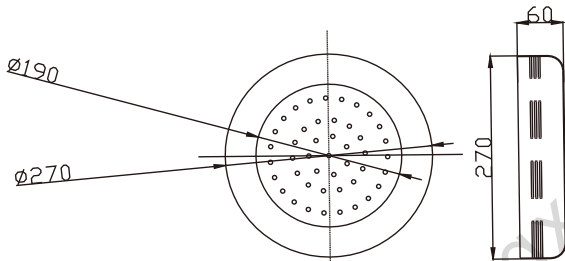

Features:

- 45PCS high efficient 3W LED diode .
- Ideal for all phases of plant growth :
clone , sprouting ,
budding ,flowering and fruiting .
- Built-in 1pcs low noise fan .
- Different ratio available for different plants .
- Cost effective LED,provides high luminosity with low power consumption .
- Average lifespan of 50000 hours.

UFO LED GROW LIGHT

Specifications : MX-UFO-135W

Power	135w
Qty	45pcs 3W LED
Size	Ø270X60mm
Packing Dimension	550X320X315mm/4PCS
Work frequency	50/60Hz
Lighting Area	0.5m ²
Wavelength	Red: Blue:White
Angle of leds	
Lumen	1710Lm

The dimension of UFO LED Grow Light

LUX And PPF Value

The Spectrum