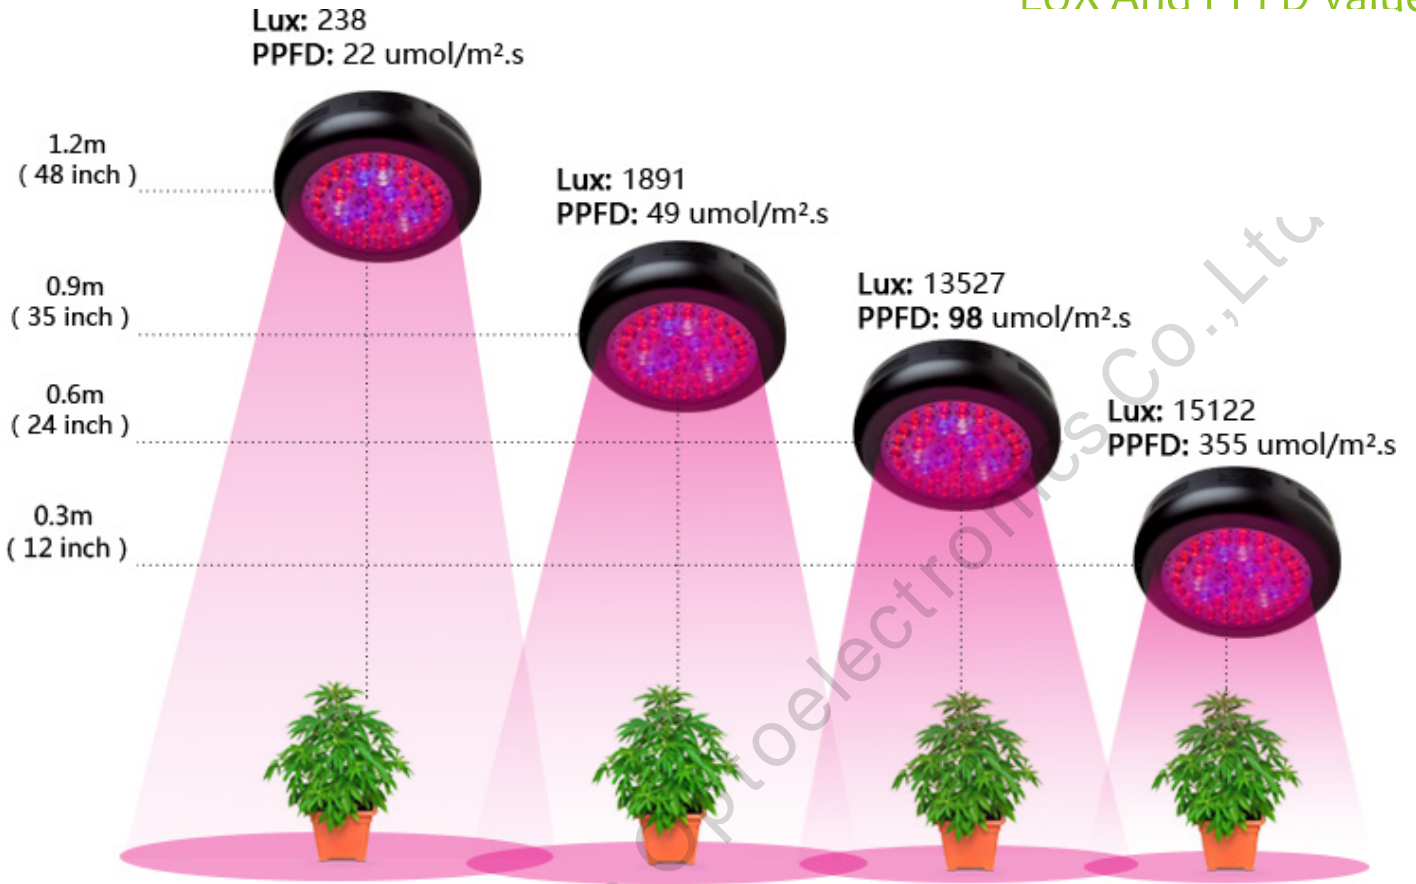

Features:

- 45PCS high efficient 3W LED diode .
- Ideal for all phases of plant growth :
clone , sprouting ,
budding ,flowering and fruiting .
- Built-in 1pcs low noise fan .
- Different ratio available for different plants .
- Cost effective LED,provides high luminosity with low power consumption .
- Average lifespan of 50000 hours.

UFO LED GROW LIGHT

Specifications : MX-UFO-135W

Power	135w
Qty	45pcs 3W LED
Size	Ø270X60mm
Packing Dimension	550X320X315mm/4PCS
Work frequency	50/60Hz
Lighting Area	0.5m ²
Wavelength	Red: Blue:White
Angle of leds	
Lumen	1710Lm

The dimension of UFO LED Grow Light

LUX And PPF Value

The Spectrum