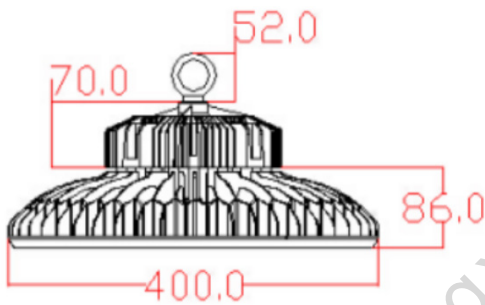

Features:

- 238pcs 1W SMD3030 low power LED as light source.
- IP65 ,perfect for wet and humid environments
- Full spectrum for seedling to harvest growth
- Meanwell driver ,guarantee the LED efficiency, lifespan, and spectrum stability
- Reliable passive-cooled design (no cooling fans required)
- Secondary lense available on request
- 50000 hours lifespan

New UFO led grow light

Specifications : **MX-UFO-F200W**

| | |
|-------------------|---------------|
| Power | 200W |
| Qty | 238pcs 1W |
| Size | Φ400X208mm |
| Packing Dimension | 425*425*220mm |
| GW | 6.8kgs |
| Work frequency | 50/60Hz |
| Beam Angle | 60°/90°/120° |
| IP Rating | IP65 |