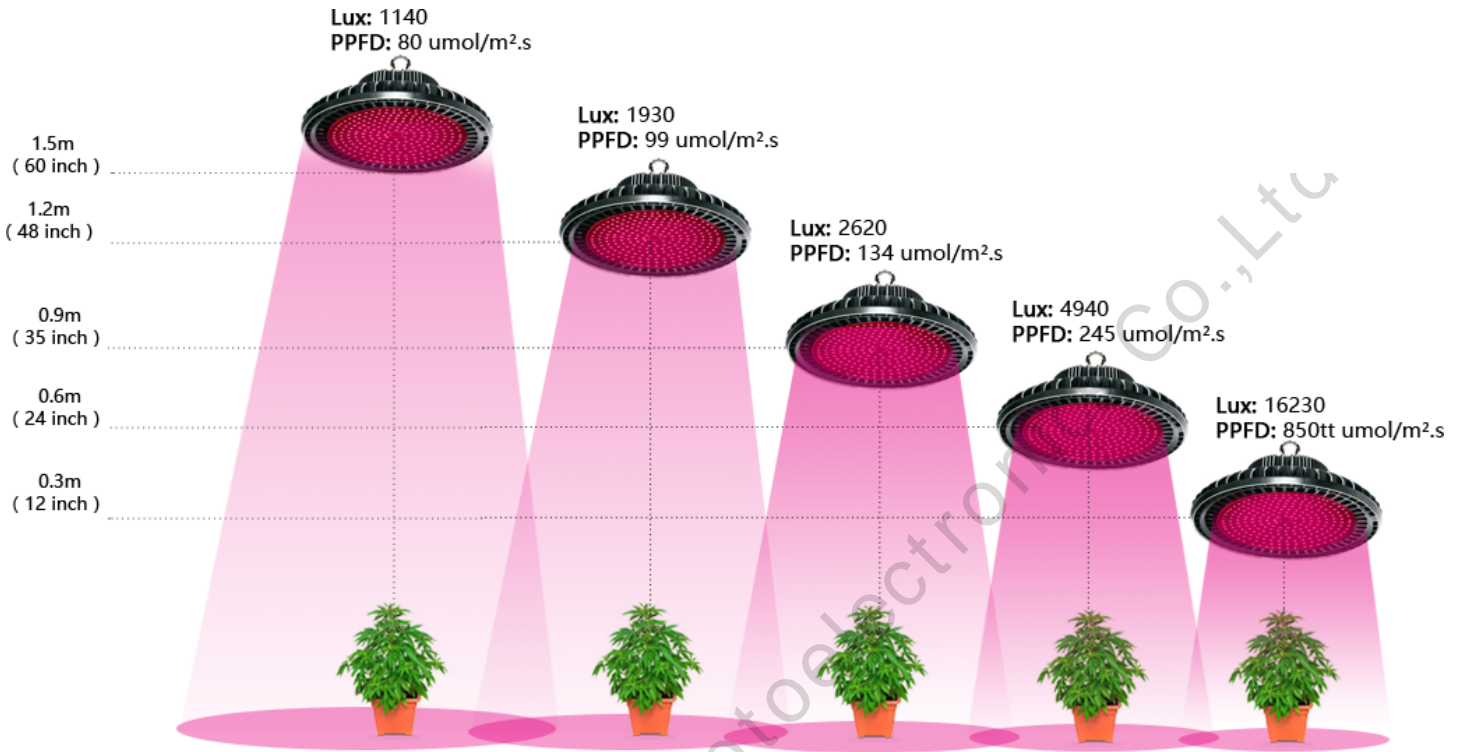

Features:

- 238pcs 1W SMD3030 low power LED as light source.
- IP65 ,perfect for wet and humid environments
- Full spectrum for seedling to harvest growth
- Meanwell driver ,guarantee the LED efficiency, lifespan, and spectrum stability
- Reliable passive-cooled design (no cooling fans required)
- Secondary lense available on request
- 50000 hours lifespan

New UFO led grow light

Specifications : **MX-UFO-F200W**

| | |
|-------------------|---------------|
| Power | 200W |
| Qty | 238pcs 1W |
| Size | Φ400X208mm |
| Packing Dimension | 425*425*220mm |
| GW | 6.8kgs |
| Work frequency | 50/60Hz |
| Beam Angle | 60°/90°/120° |
| IP Rating | IP65 |

LUX And PPFD Value

The Spectrum