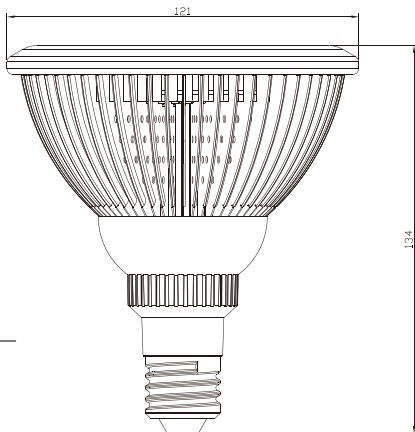

### Features:

- Standard E27 socket, no special socket required, you can use the grow light with any standard E27 base.
- Excellent heat dissipation with heat-conducting aluminum alloy board and passive heat sink to quickly reduce heat and keep the light cool even after 24 hours of continuous usage.
- Cost effective LED, provides high luminosity with low power consumption.
- Average lifespan of 50000 hours.
- Can be applied to all stages of growth Suitable for almost any home plants, including hydroponic and aquatic plants.

### PAR38 12W LED Grow Light

#### MX-PAR38-12WQP

Power	12W
Qty	12pcs*1w
Size	Φ121x134mm
Packing Dimension	127*127*152mm
Work frequency	50/60Hz
Lighting Area	0.9m <sup>2</sup>
Lumen	450lm
N.W	280g

Professional LED grow light manufacturer