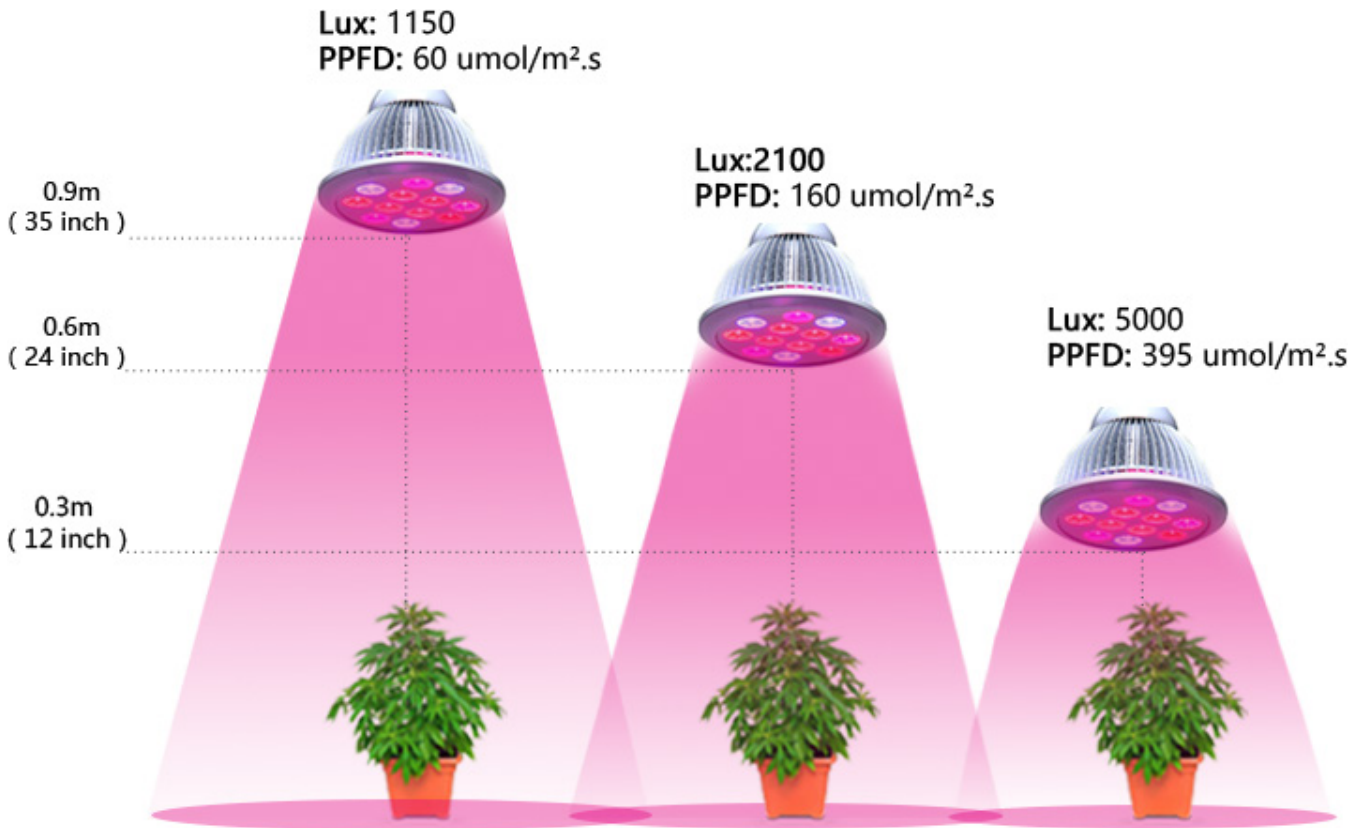

LUX And PPFD Value