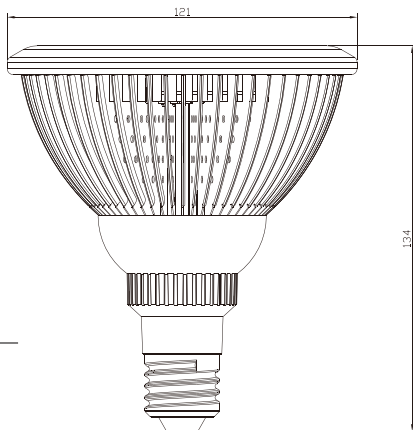

### Features:

- Standard E27 socket, no special socket required, you can use the grow light with any standard E27 base.
- Excellent heat dissipation with heat-conducting aluminum alloy board and passive heat sink to quickly reduce heat and keep the light cool even after 24 hours of continuous usage.
- Cost effective LED, provides high luminosity with low power consumption.
- Average lifespan of 50000 hours.
- Can be applied to all stages of growth Suitable for almost any home plants, including hydroponic and aquatic plants.

### COB 18W LED Grow Light

#### Specifications :

MX-PAR38-18WQPCOB

Power	18W
Qty	18pcs*1w
Size	Φ121x134mm
Packing Dimension	127*127*152mm
Work frequency	50/60Hz
Lighting Area	0.9m <sup>2</sup>
Lumen	660lm
N.W	265g

Professional LED grow light manufacturer