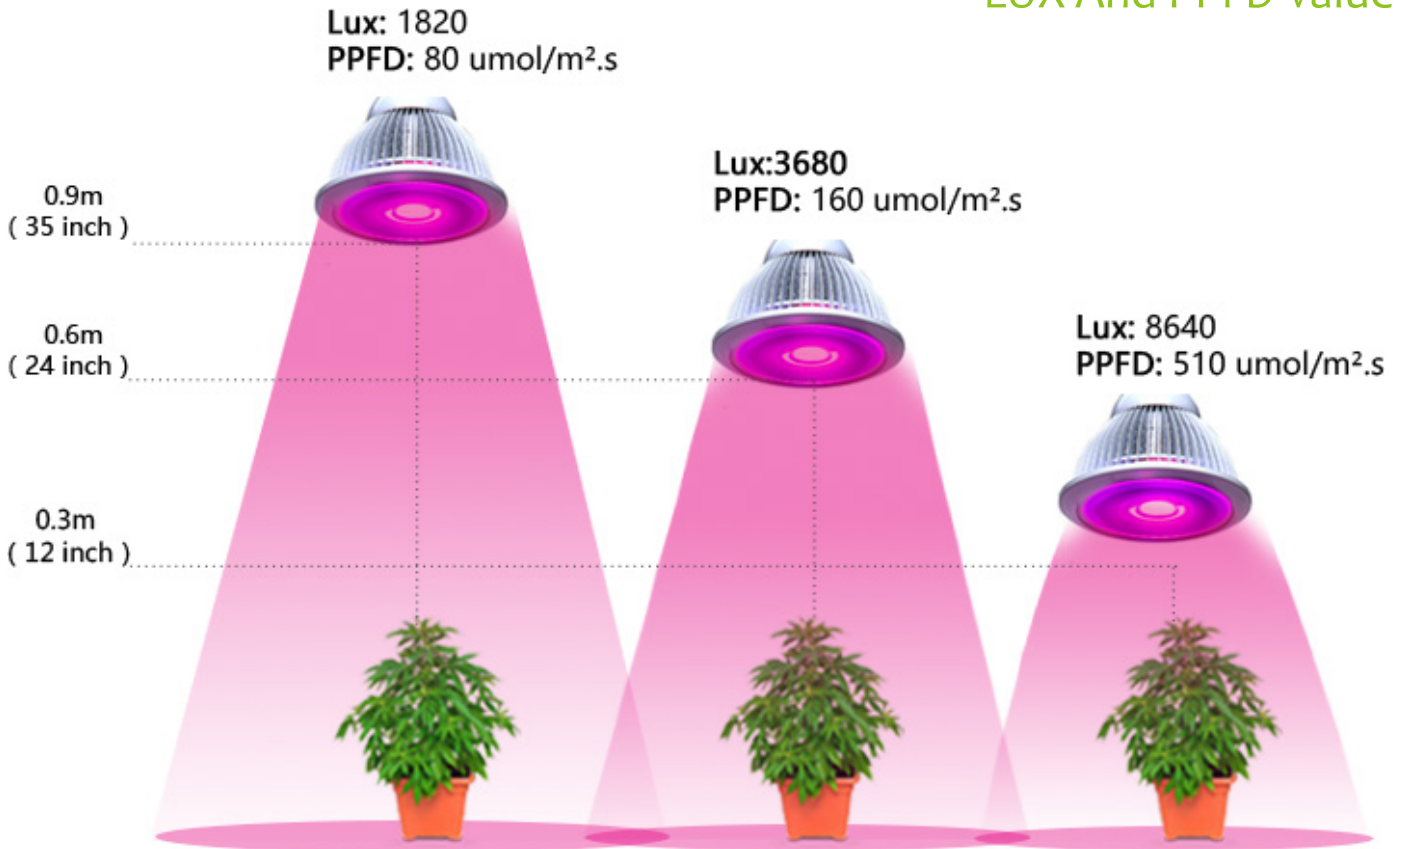

LUX And PPFD Value