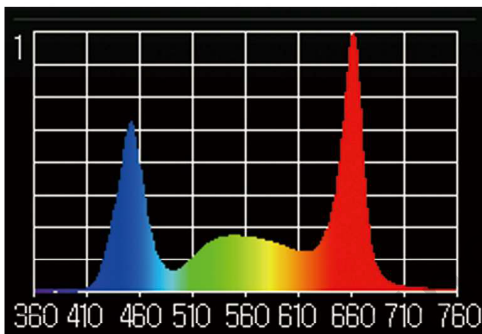

Features:

- Full spectrum from 380nm to 740nm,-
- Custom ratio for different plants and different growing stage,and will maximize chlorophyll A and B production.
- Standard E27 socket,no special socket required.
- Cost effective LED,provides high luminosity with lower power consumption.
- Average life span 50000 hours.
- Suitable for hydroponics and aquatic plants as well as soil based plants.

R90 12W LED Mushroom

Specifications :

MX-R90-12W

Power	12W
Qty	24pcs 0.5W SMD5730
Material	Aluminum Case
Voltage	AC85-265V
IP Rating	IP55
Ratio	Changeable
Size	Ø90