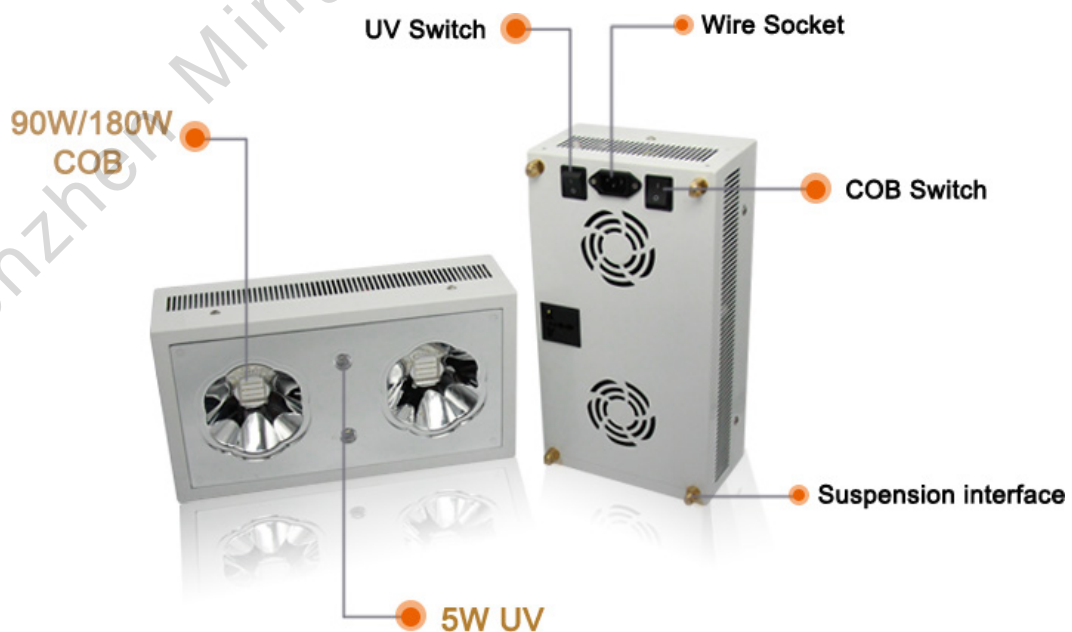

Features:

- High Power 90w COB/180w COB .
- Two 5w UV chips , separately controlled for best plant care .
- Full spectrum , ideal for seedling to harvest growth .
- Small size , perfect for grow tent or light supplement .
- Reliable cooling fans and heavy duty aluminum heatsink for best cooling ,no additional ventilation systems needed .
- Reflectors for bigger beam angle and bigger coverage .
- 50000 hours rating .

The Dimension

New Zeus led grow light

Specifications:

	MX-Zeus-190W	MX-Zeus-370W
Power	190W	370W
LED Qty	2PCS/LED90W(COB)/2PCS5W (UV)	2PCS/LED180W (COB)/2PCS5W (UV)
Lumen	1300-1600Lm	2600-3200Lm
Size	334X182X100mm	334X182X100mm
N.W	2.6kg/pcs	2.8kg/pcs
Voltage	AC100-265V	
Working Frequency	47-63Hz	
Reflector Angle	135°	
Life time	50.000hours	