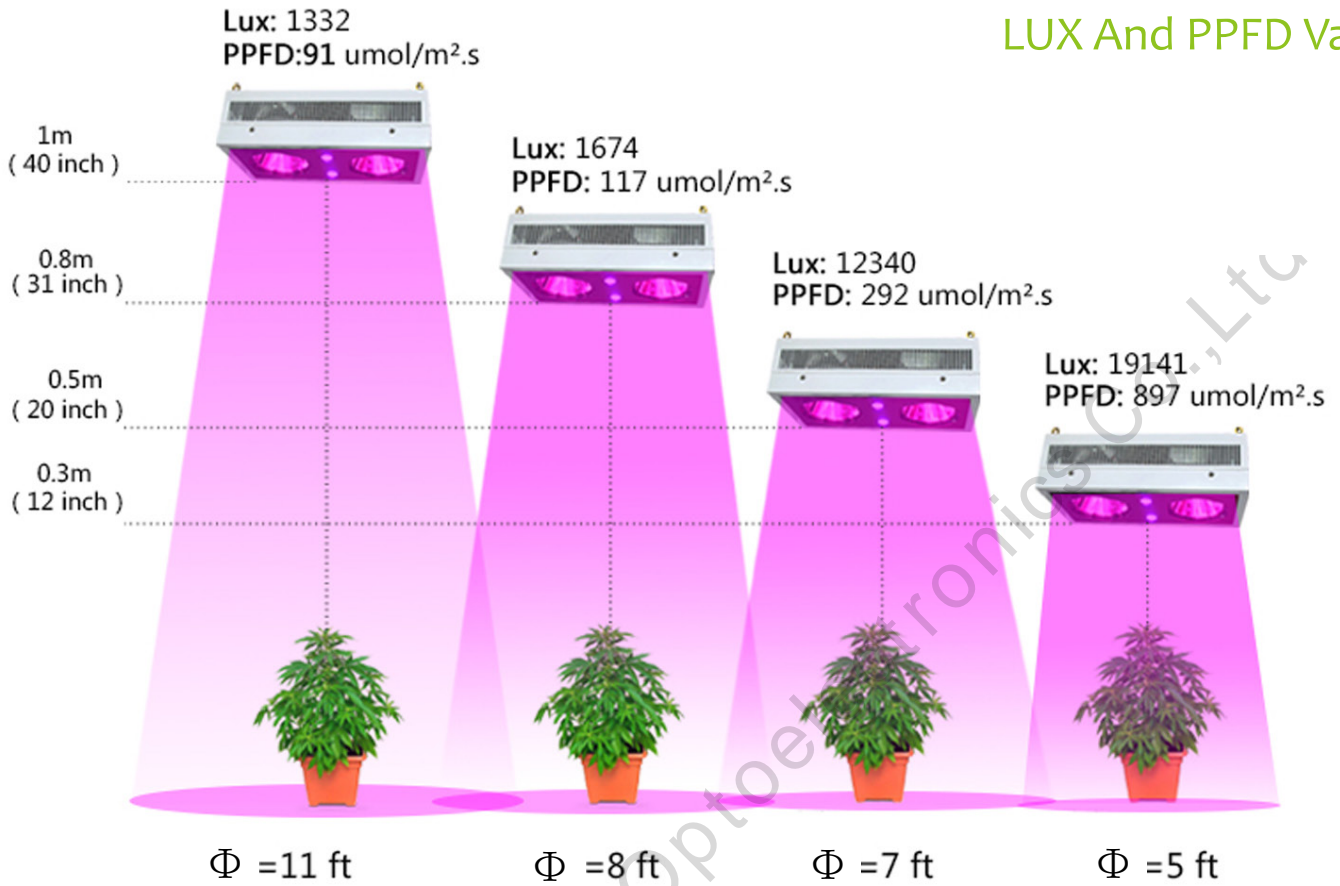

LUX And PPF Value

The Spectrum