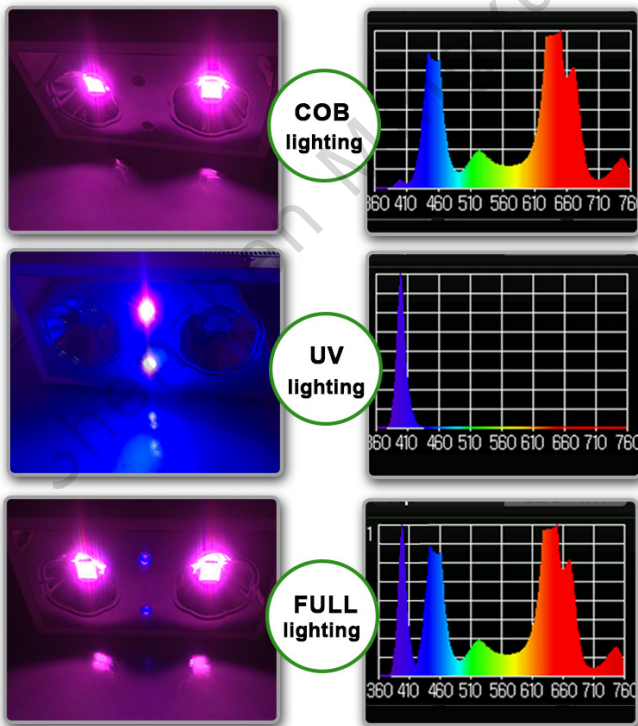

Shenzhen Mingxue Optoelectronics Co.,Ltd.

TEL:0755-2760-0132

Email: info@gehl-led.com

Website: www.mingxue.cn

Address: Building 4, Baodazhou Block, Shancheng Industrial Village Shixin Community, Shiyuan Town, Bao'an District, Shenzhen, China