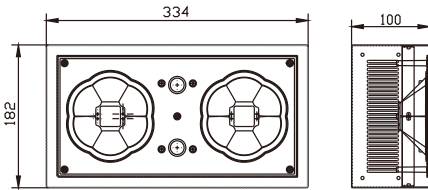

Features:

- High Power 90w COB/180w COB .
- Two 5w UV chips , separately controlled for best plant care .
- Full spectrum , ideal for seedling to harvest growth .
- Small size , perfect for grow tent or light supplement .
- Reliable cooling fans and heavy duty aluminum heatsink for best cooling ,no additional ventilation systems needed .
- Reflectors for bigger beam angle and bigger coverage .
- 50000 hours rating .

The Dimension

New Zeus led grow light

Specifications:

	MX-Zeus-190W	MX-Zeus-370W
Power	190W	370W
LED Qty	2PCS/LED90W(COB)/2PCS5W (UV)	2PCS/LED180W (COB)/2PCS5W (UV)
Lumen	1300-1600Lm	2600-3200Lm
Size	334X182X100mm	334X182X100mm
N.W	2.6kg/pcs	2.8kg/pcs
Voltage	AC100-265V	
Working Frequency	47-63Hz	
Reflector Angle	135°	
Life time	50.000hours	